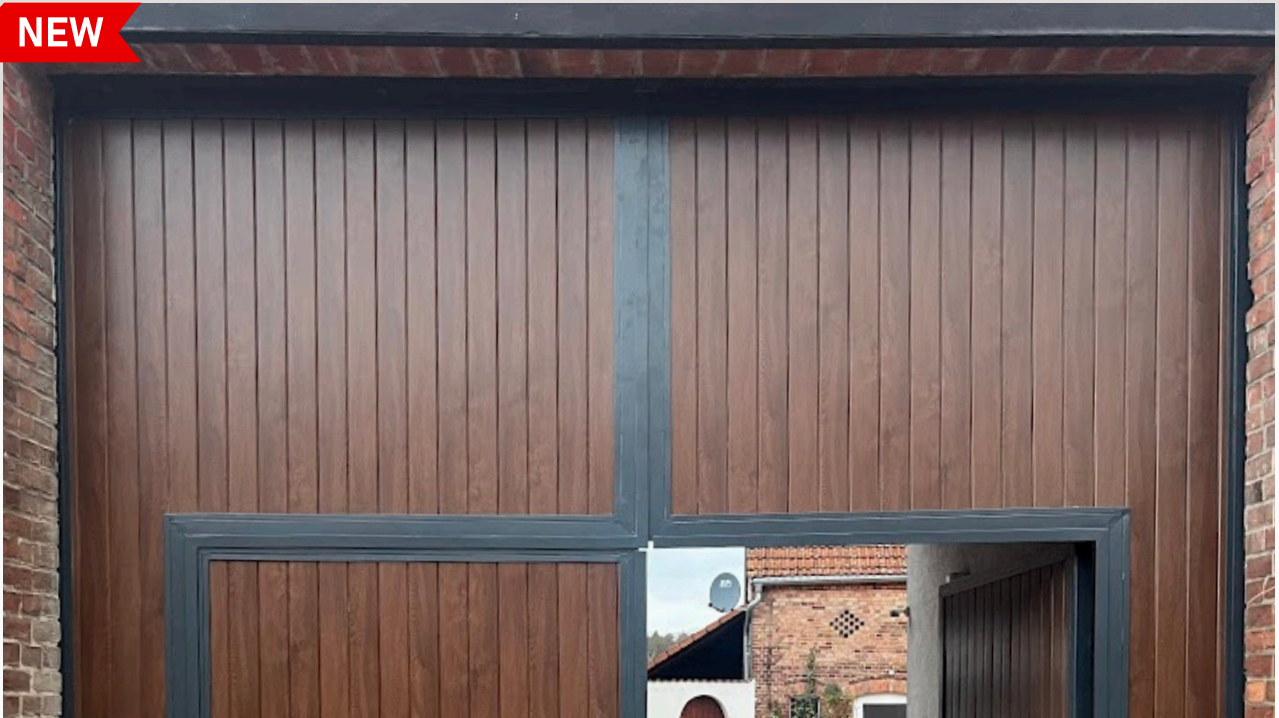

Gate and doors

Shades of gray and brown

NEW

#01149.1