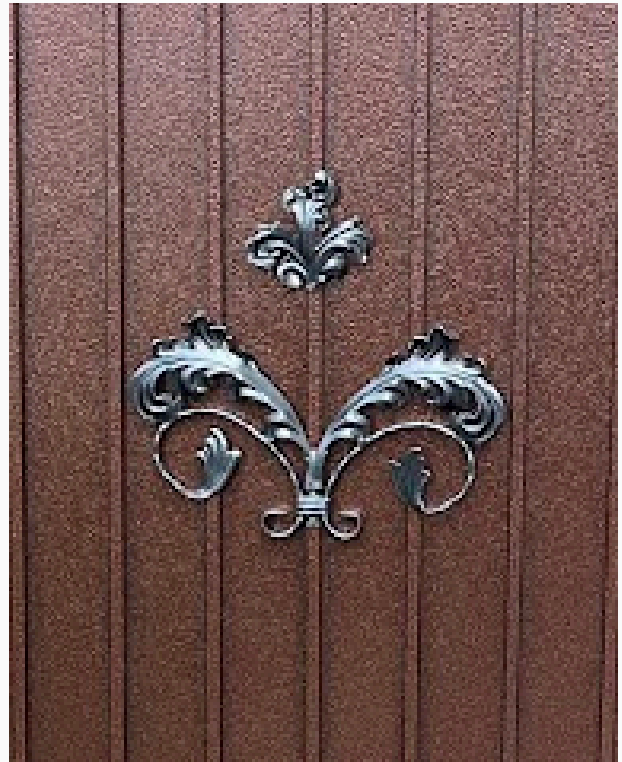

# Gate

Shades of gray and brown

#01004.1

#01004.2

#01004.3