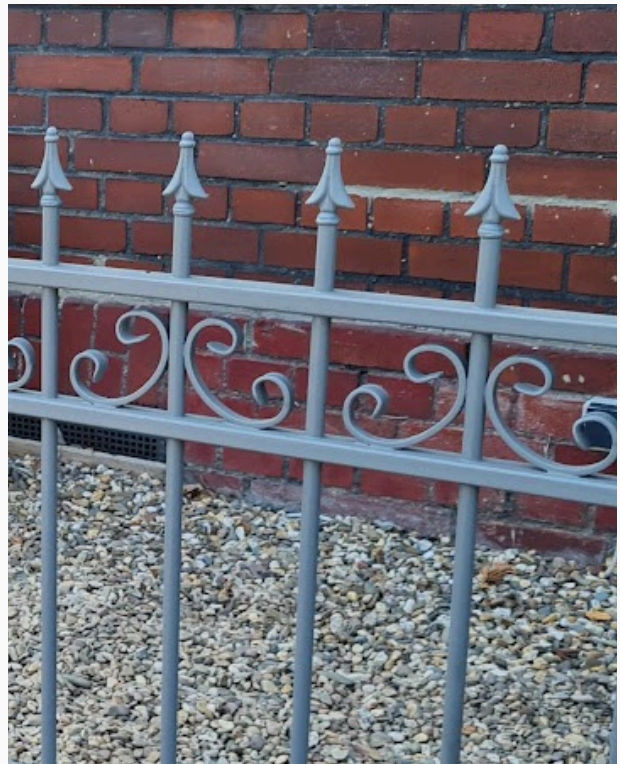

Wrought iron fence

Shades of gray

#01063.1

#01063.2

#01063.3