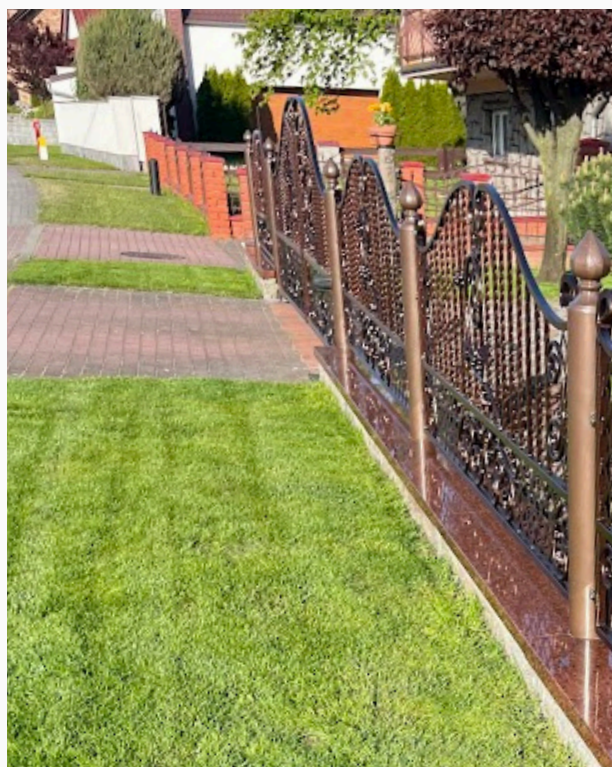

Fence

Shades of brown

#01043.2