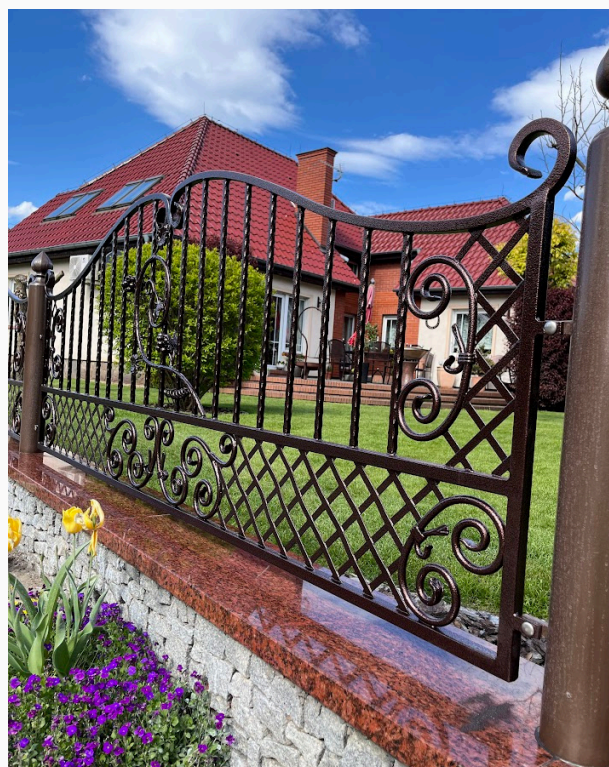

Fence

Shades of brown

#01043.3