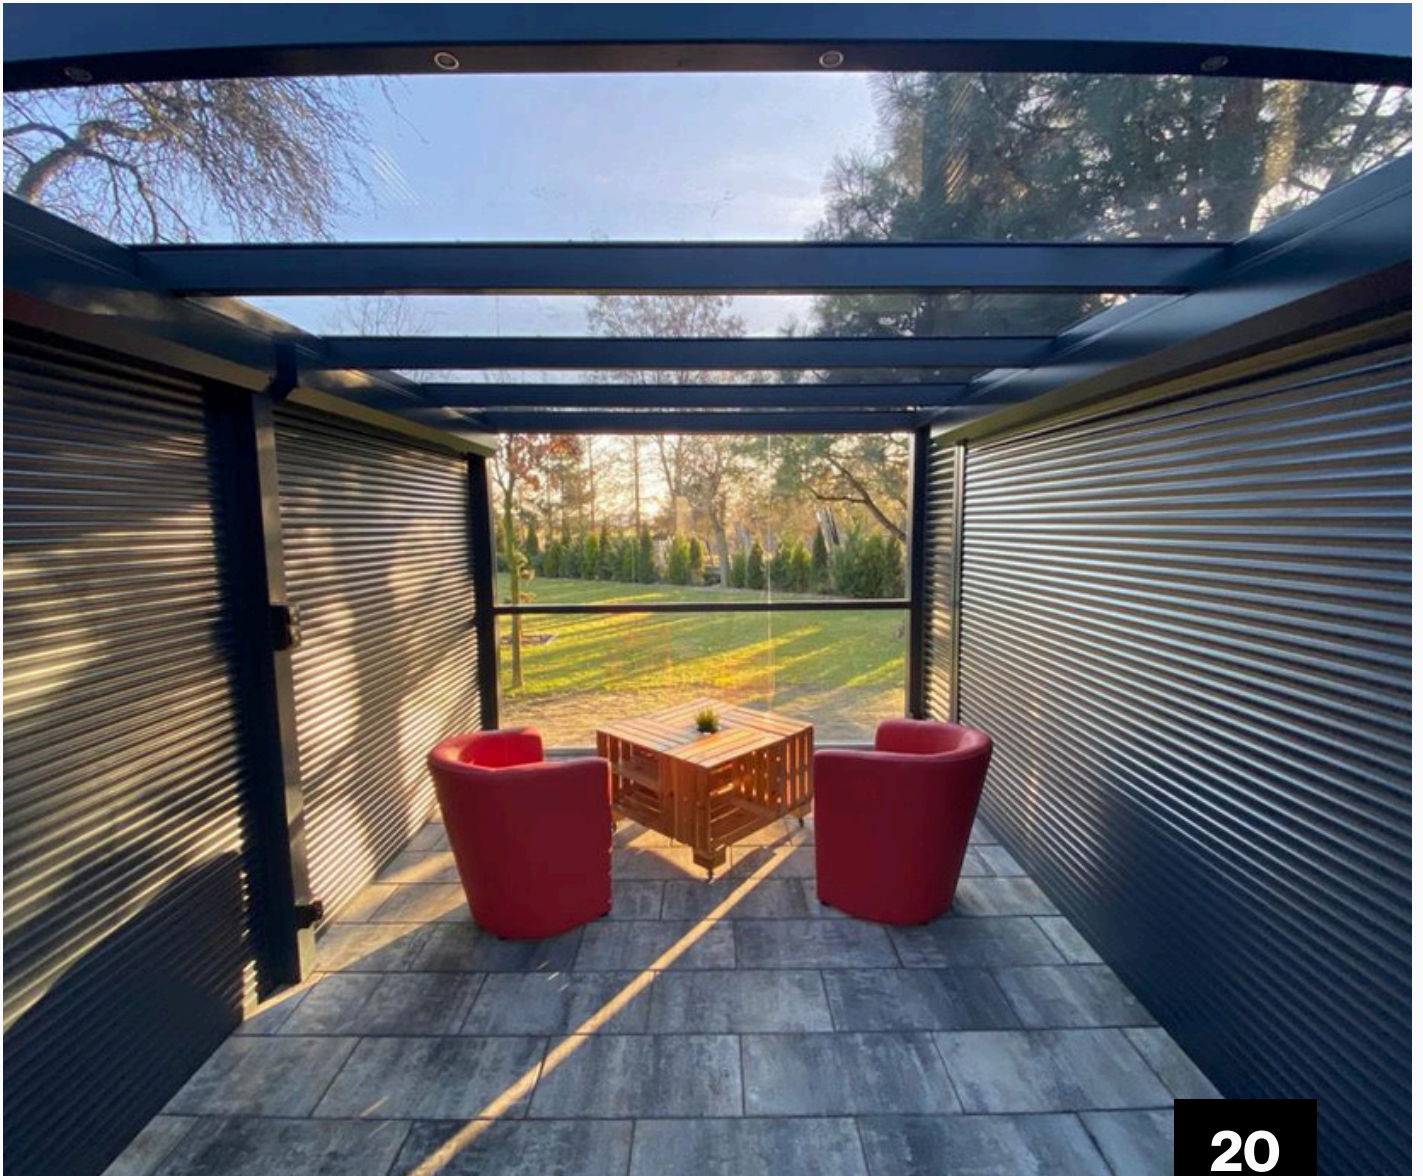

ZKO JAN WOGA
CATALOG
2024

JANWOGA.COM

PORTFOLIO

20
24

Gates

Classic or modern style

Our gate range includes two main styles: classic and modern.

Each gate is made to individual order, and steel structures provide the possibility of adjusting the size to the customer's needs.