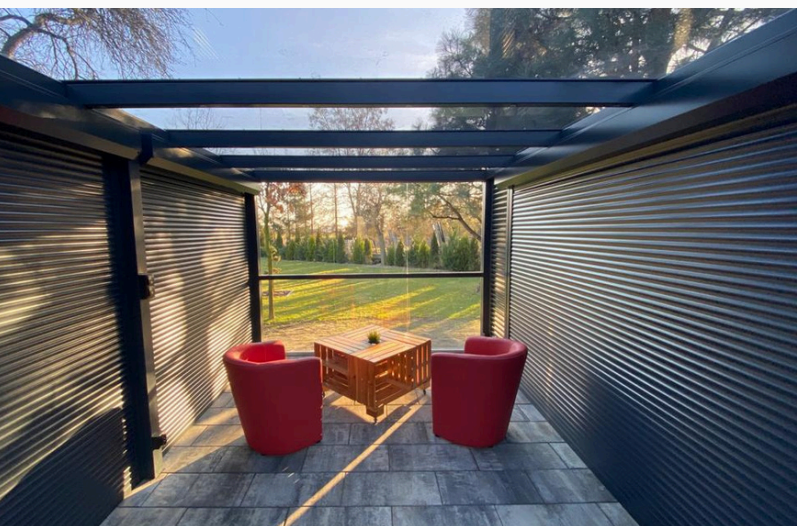

ZKO JAN WOGA
CATALOG
2024

JANWOGA.COM

PORTFOLIO

20
24

Gates

Classic or modern style

Our gate range includes two main styles: classic and modern.

Each gate is made to individual order, and steel structures provide the possibility of adjusting the size to the customer's needs.